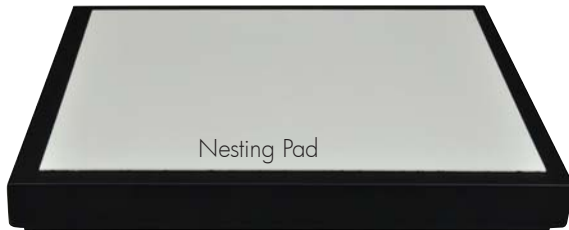

Nesting Pad Option

S01N

When trays need to be stacked a 'Nesting Pad' (1.5mm white foamed PVC) can be adhered to the base of the tray, this prevents sideways movement.

Nesting Pad Only \$6.00

Nesting Pads allow trays to be stacked neatly.

Stand Options

S01E Chrome Stand

Ideal when tray is displayed in upright position.

Chrome Stand Only \$4.95

S01D A Frame Stand

Free standing - allows trays to be packed away. Available in white, champagne and black leather look.