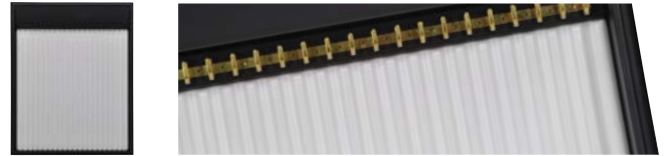

A85B 22 Hook Chain Grooved Pad