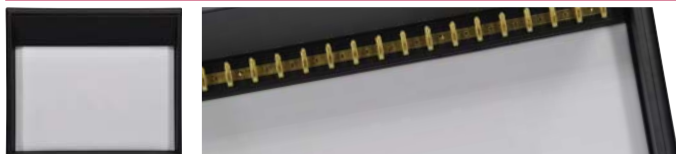

Classic Leatherette Trays

Covered in a leatherette finish.

Small Tray Size 236 x 271 x 30mm

A82A 22 Hook Bracelet with Flat Pad. Lift up flap hides hooks.

A82B 22 Hook Bracelet with Grooved Pad. Lift up flap hides hooks.