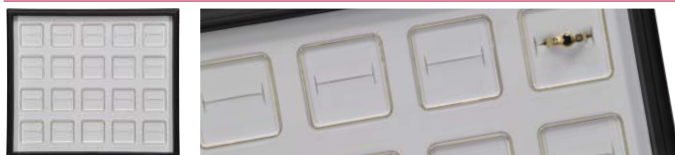

Classic Leatherette Trays

Covered in a leatherette finish.

Small Tray Size 236 x 271 x 30mm

A82A 22 Hook Bracelet with Flat Pad. Lift up flap hides hooks.

A82B 22 Hook Bracelet with Grooved Pad. Lift up flap hides hooks.

A80C 35 Charms Pads Included

A80D 41 Gemstone P01 Gemstone Boxes Included (available in black or white)

A80P 20 Gemstone P22 Gemstone Boxes Included (available in black or white)

A80E Pin Pad

A80F 18 Ring Silver or Gold Rims

A80G 20 Ring Silver or Gold Rims

A80H 28 Ring Silver or Gold Rims

A80I 32 Ring Silver or Gold Rims

A80J 96 Rings Foam Pad

A81A 20 Compartments & 3 Pad Options

A81B 12 Compartments & 5 Pad Options

DM01A Earring
DM01H Hoop
DM01C Pendant

A81C 6 Compartments & 3 Pad Options

DM08A Pendant
DM08B Hoop
DM08C Bracelet

DM05A Pendant
DM05B Earring
DM05C Pendant
DM05D Hoop
DM05E Charm

Classic Leatherette Trays

Large Tray Size 338 x 271 x 30

A85A 22 Hook Chain Flat Pad