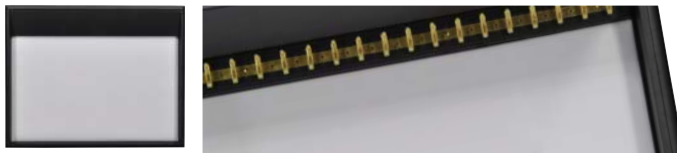

A85B 22 Hook Chain Grooved Pad

A85C Pin Pad

A85D Serving Tray with Ring Trench

A85E 28 Hook Bracelet Flat Pad

A85F 28 Hook Bracelet Grooved Pad

A85G 135 Rings Foam Pad

A85H 56 Charms Pads Included

A85J 59 Gemstones P01 Gemstone Boxes Included (available in black or white)