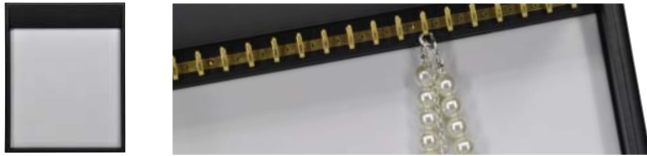

A81C 6 Compartments & 3 Pad Options

DM08A Pendant
DM08B Hoop
DM08C Bracelet

DM05A Pendant
DM05B Earring
DM05C Pendant
DM05D Hoop
DM05E Charm

Classic Leatherette Trays

Large Tray Size 338 x 271 x 30

A85A 22 Hook Chain Flat Pad