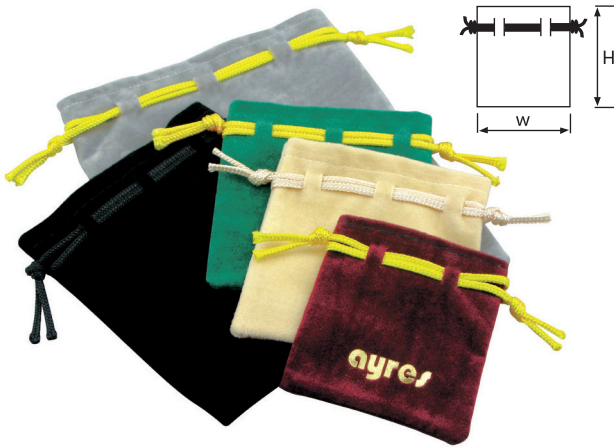

Available in **LEATHER LOOK** or crushed **SUEDE** fabric.
Sizes are **Width x Height**

■ B69 (65x75) $1.19	■ B105(105x165) $3.38	■ B170 (70x170) $1.90
■ B70 (80x90) $1.34	■ B110 (110x305) $2.89	■ B175 (175x430) $5.55
■ B71 (105x115) $1.53	■ B112 (85x112) $1.62	■ B190 (80x190) $2.12
■ B72 (165x215) $2.89	■ B115 (115x140) $2.12	■ B195 (195x235) $5.06
■ B68 (68x150) $1.79	■ B120 (90x120) $1.85	■ B220 (220x230) $5.55
■ B83 (80x105) $1.39	■ B125 (125x165) $2.28	■ B250 (250x305) $5.88
■ B90 (90x140) $1.97	■ B126 (125x220) $2.76	■ B251 (250x365) $6.60
■ B91 (90x215) $2.31	■ B130 (85x130) $1.85	■ B270 (170x270) $5.22
■ B95 (95x105) $1.62	■ B160 (160x170) $2.67	■ B315 (195x315) $5.56
■ B100(100x190) $2.33	■ B165 (165x310) $3.31	■ B470 (90x470) $5.06
■ B01 (80x110) $1.46	■ B169 (90x160) $2.25	■ B12 (110x140) $2.12
■ B02 (170x200) $3.05	■ B03 (65x75) $1.30	■ B19 (150x70) $1.91

COLOUR OPTIONS

When the print needs to be durable, it is recommended you use the 'Leather Look' fabric.

SUEDE Colour Options	Capri	Royal	Emerald	Black	Charcoal	Grey	Silver	Cream	Wine	Red	Spitfire	Brown
				Navy	Black	White						
LEATHER LOOK Colour Options				Navy	Black	White						
DRAW STRING Colour Options	Bronze Gold	Yellow Gold	Silver	Cream	White	Black	Drk Green	Wine	Navy	Royal	Red	Brown

ORDER FORM

QUANTITY DISCOUNTS 1000 assorted less 5% | 2000 assorted less 10% | 3000 assorted less 15%

Code	Dimensions Width x Height	Unit Price A$	Quantity Required (Cartons of 100)	Fabric Type (Suede or Leather Look)	Fabric Colour	Braid Colour
Example: B69	65x75	1.09	300	Suede	Wine	Gold

PRINTING - Fill in this section if you want printing.

Printing - On one side of Pouch Minimum make/print quantity of 300 pouches.

☐ Yes I want printing on one side of pouch. (For print add 20¢ to the prices shown above.)

☐ Use Existing Print Block ☐ New Print Block Required (Block charge of $100 applies). (Preferred artwork format is Vector "ai" or "eps" file).

Choose Colour: ☐ Gold ☐ Silver ☐ White ☐ Black ☐ Other (See Sales Rep)

Print Details: _____

• All prices are exclusive of GST and freight. • Prices subject to change without notice. • Combined orders totalling under $100 before GST and freight will incur a handling fee of $20.
• This form is subject to our Terms of Trade: www.ayres.com.au/terms.pdf • This form is subject to our Privacy Policy: www.ayres.com.au/privacy.pdf • Colours can vary.

Company _____ Contact Name _____ Date _____

Delivery Address _____

State _____ Postcode _____ Ph: ( ) _____ Fax: ( ) _____

Email _____

Kenneth Ayres (Aust.) Pty. Ltd.

www.ayres.com.au Ph: 1300 129 737 Fax: (03) 9460 5608 Email: sales@ayres.com.au ACN 005 724 489 ABN 94 005 724 489