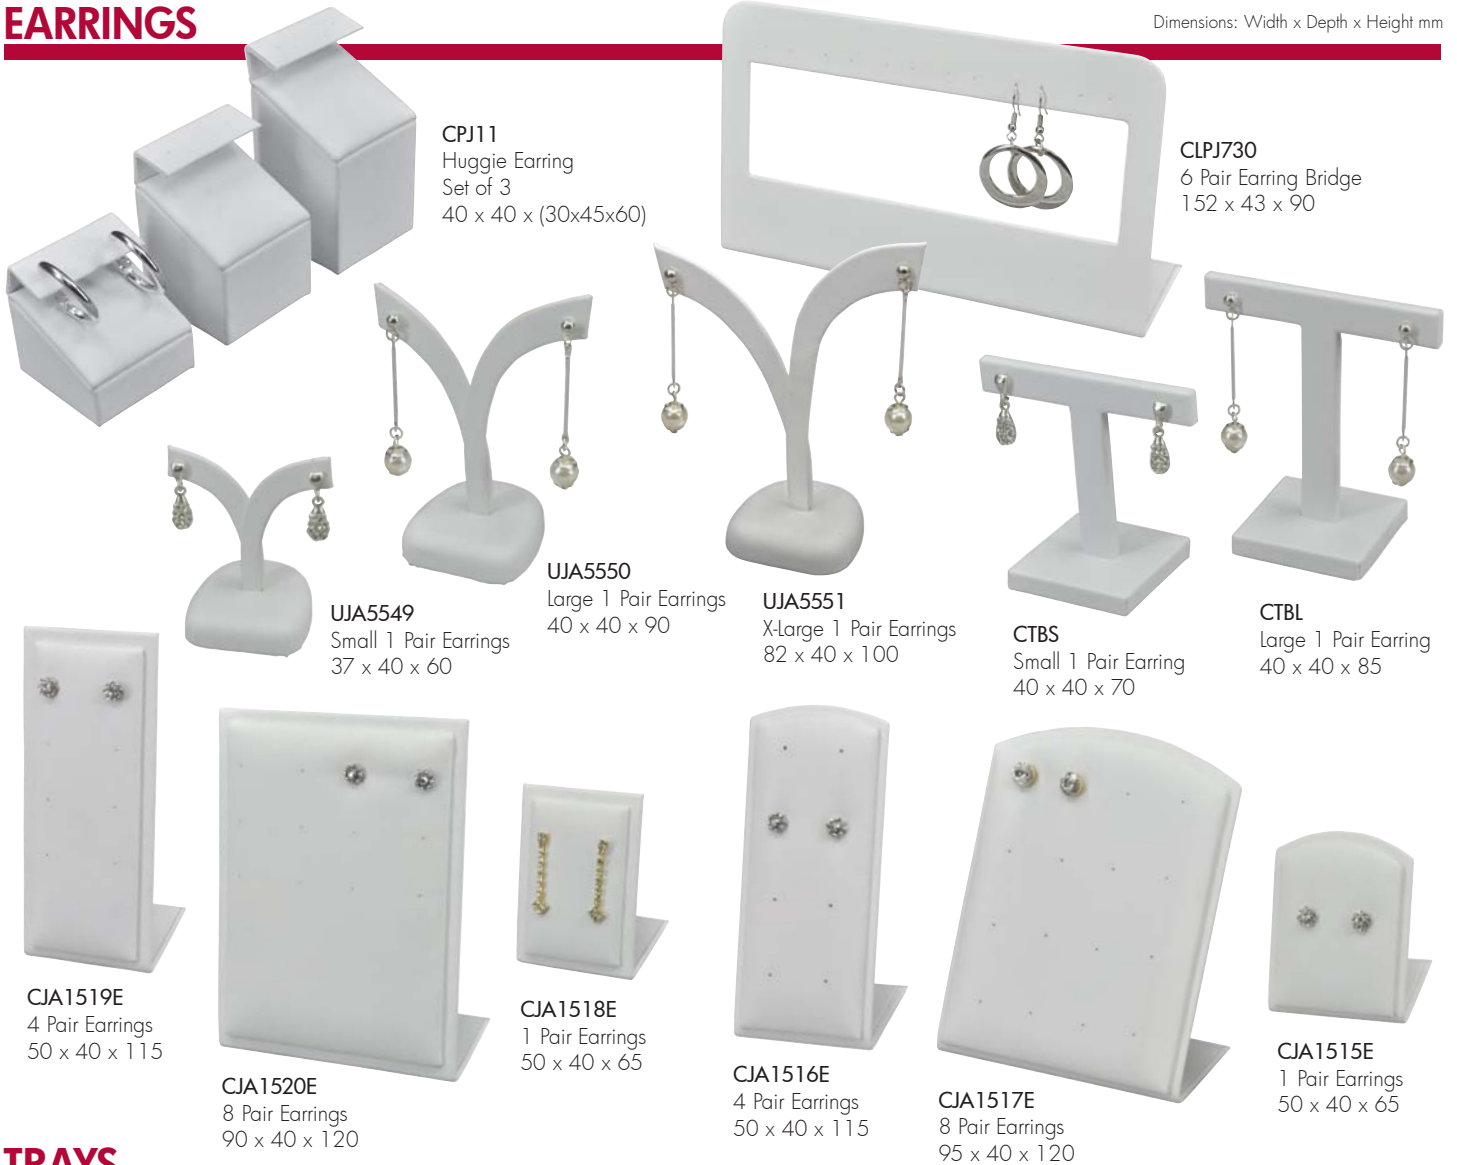

ACN 005 724 489

ABN 94 005 724 489

Leatherette Display Stock For Immediate Delivery.

All Available in **White**, **Champagne** and **Black** "Leather Look".

ayres

May 2018

EARRINGS

Dimensions: Width x Depth x Height mm